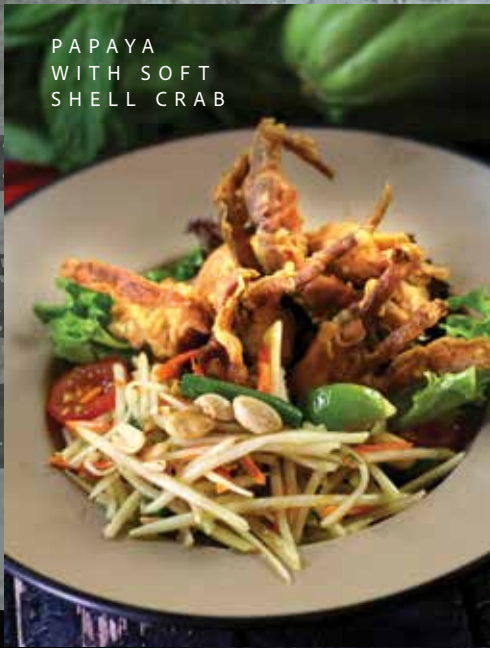

MASSAMAN BEEF CURRY

CHILLI JAM CRISPY PORK

COCONUT CHICKEN SALAD 

STEAMED JASMINE RICE

CRAB PRAWN
SPRING ROLL

SATAY
CHICKEN

DUCK
PANCAKE

CHILLI JAM
CRISPY PORK

SET 3

CHICKEN WING

MINIMUM for 4 pp \$51/pp

ENTRÉE

CURRY PUFF
CHICKEN WING
SAN CHOY BOW
PAPAYA WITH SOFT SHELL CRAB 🌶️ 🥜

MAIN

SIZZLING BEEF
MASSAMUN LAMB SHANK
SWEET SOY SAUCE CRISPY BARRAMUNDI
ORANGE DUCK
ASIAN GREEN **VE** **V**

STEAMED JASMINE RICE

PAPAYA WITH SOFT SHELL CRAB

CURRY PUFF

SAN CHOY BOW

V Vegetarian **VE** Vegan **G** Gluten free 🌶️ Rate of Spicy 🥜 Contain Peanut

If you have any allergies, please let us know before you order. All images are for illustrative purposes only!